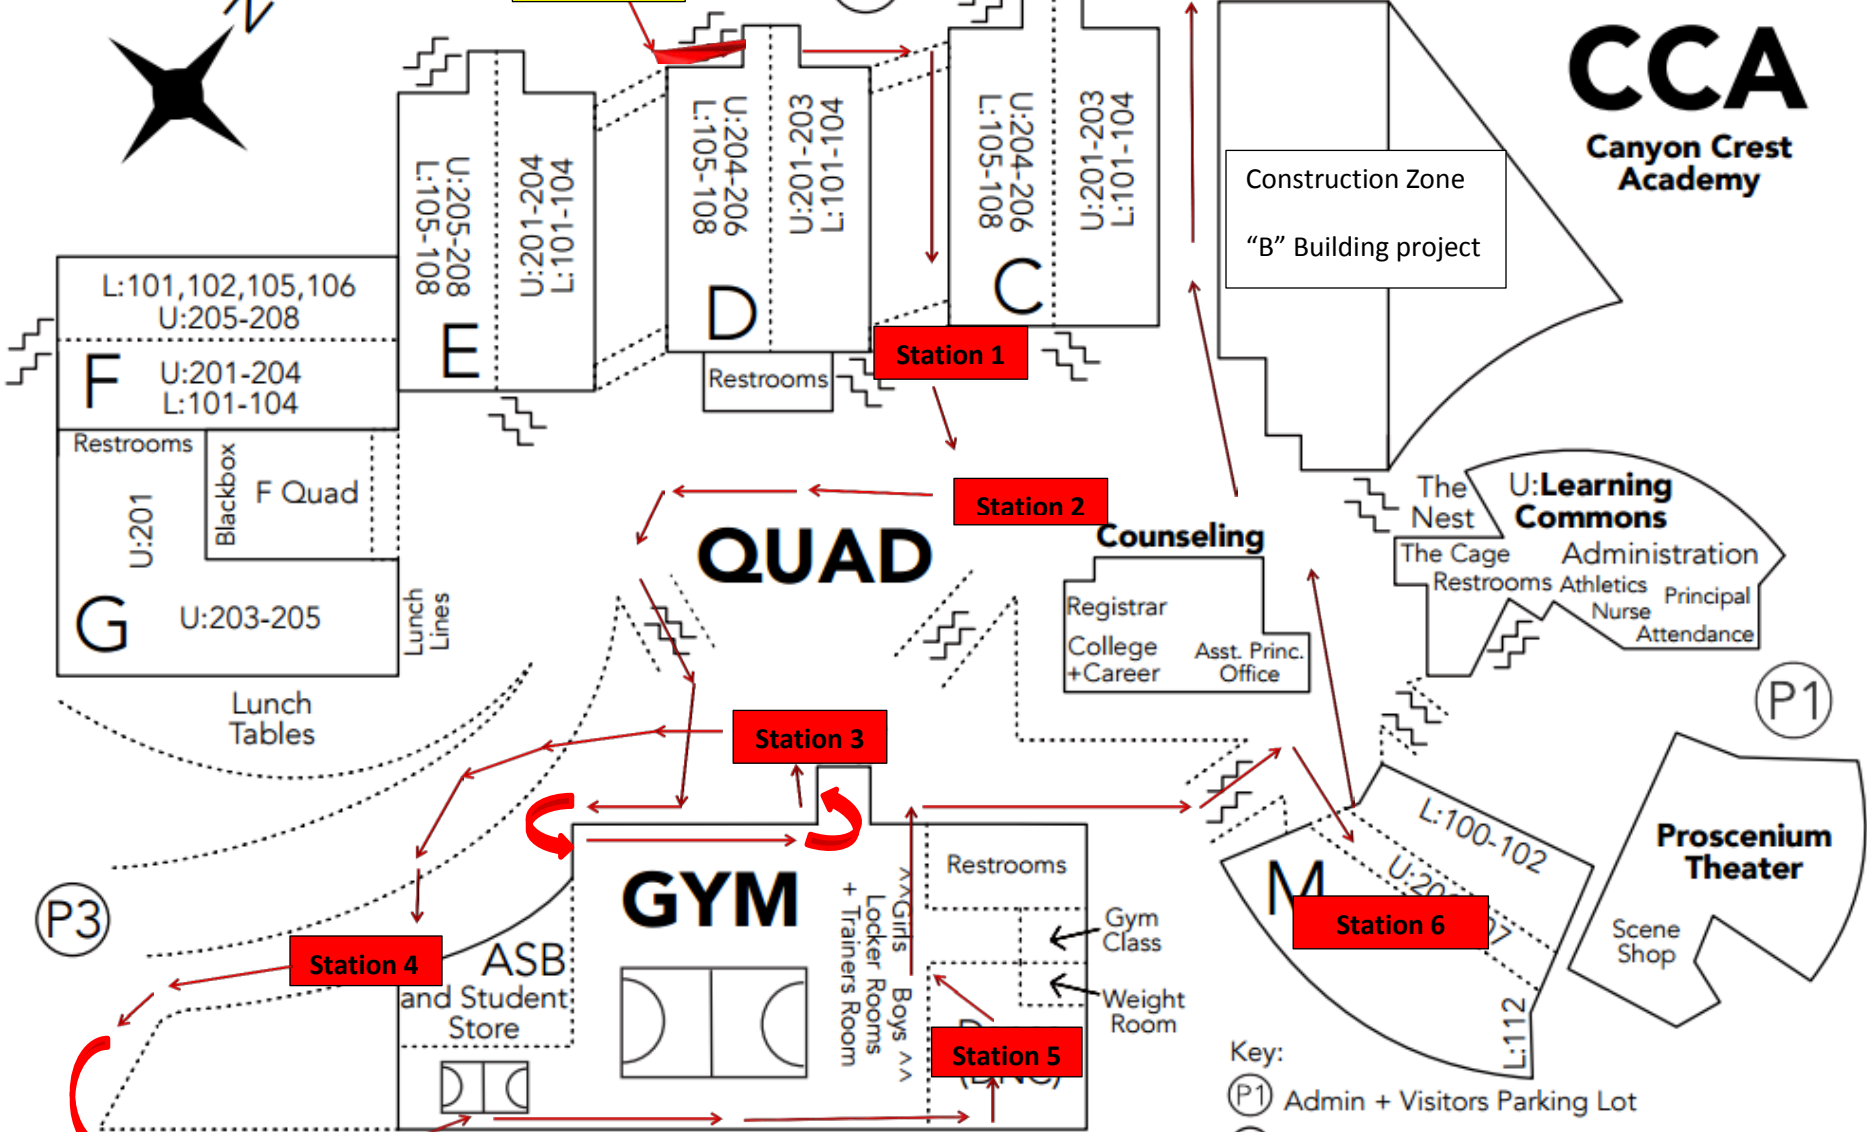

Park Here

Raven Readiness Days!

School Entrance

Enter Here

P2

CCA

Canyon Crest Academy

Construction Zone
"B" Building project

P3

P1

ATHLETIC FIELDS

- Key:
- (P1) Admin + Visitors Parking Lot
 - (P2) Staff Parking Lot
 - (P3) Student Parking Lot
 - Stairs
 - Rooms: L: Lower U: Upper