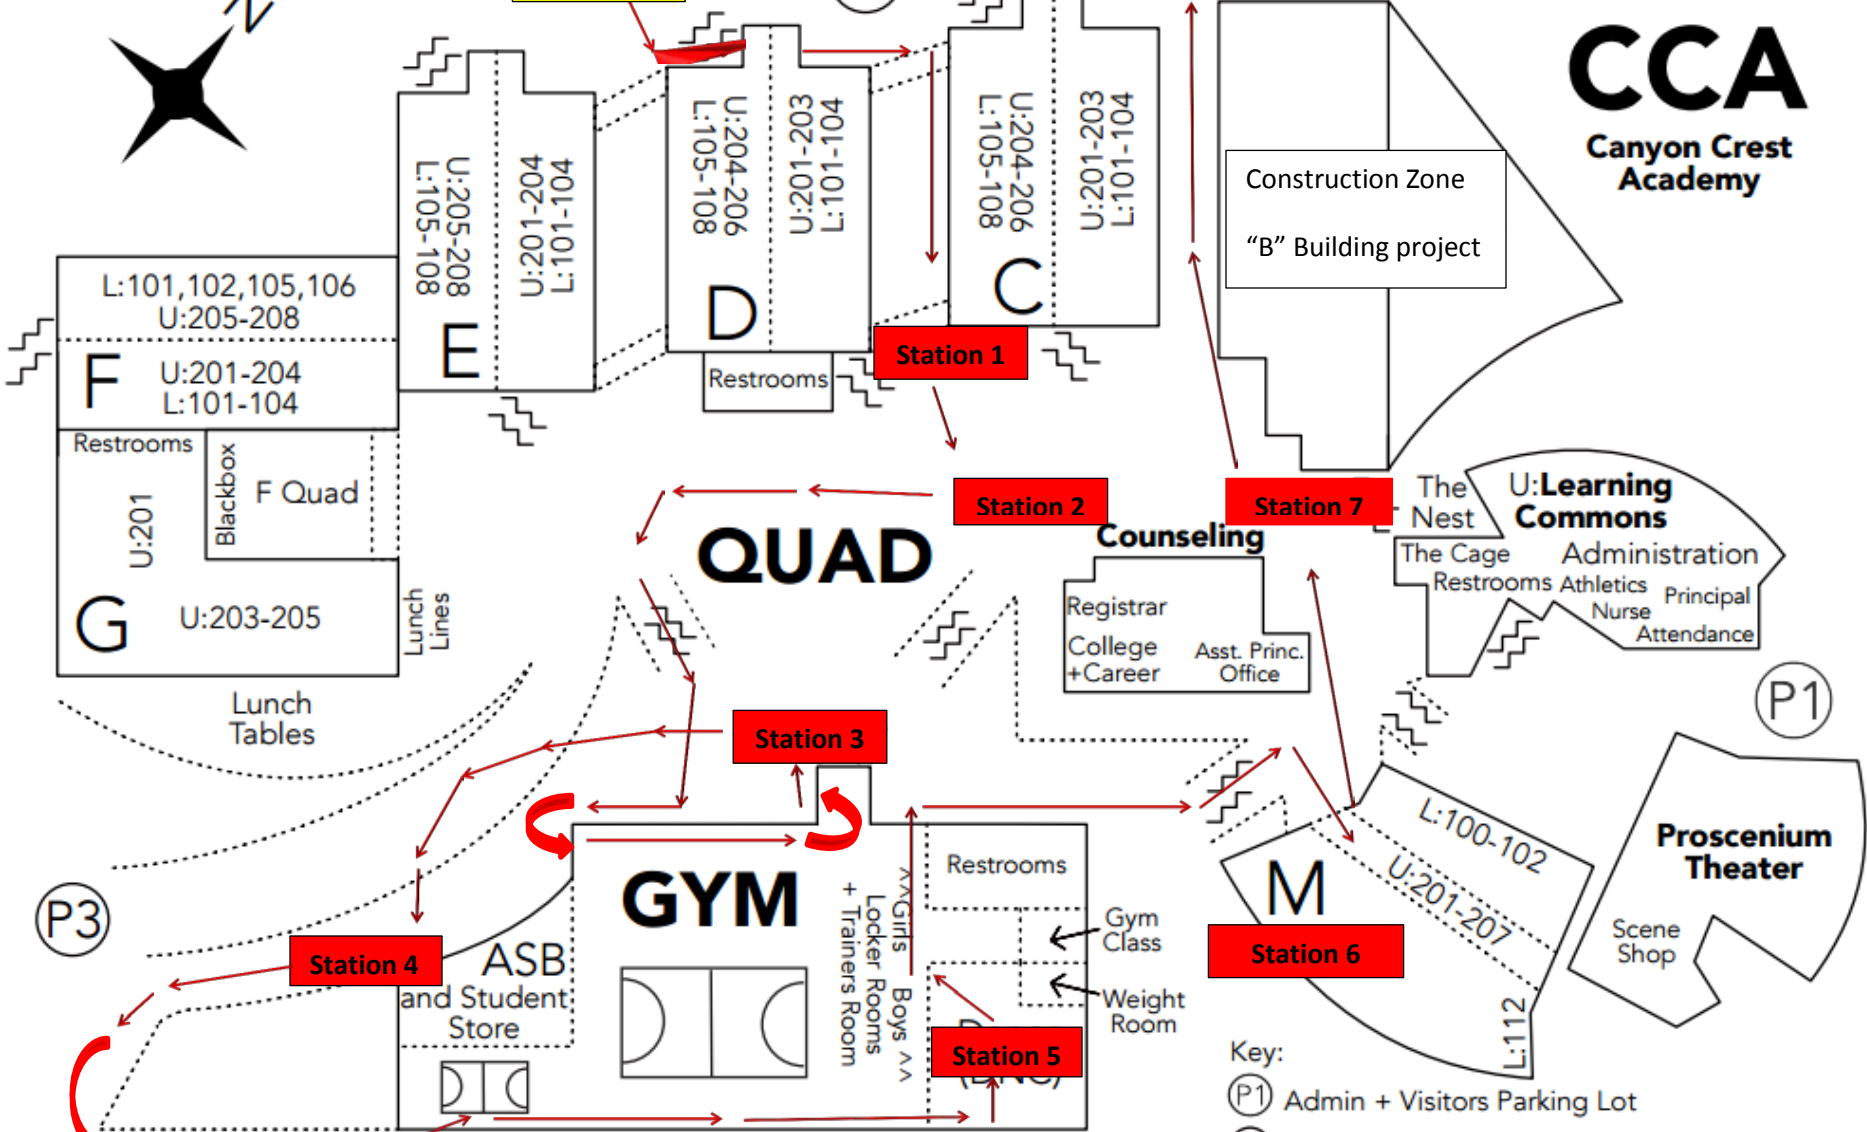

# Raven Readiness Days!

School Entrance

Enter Here

P2

# CCA

Canyon Crest Academy

Construction Zone  
"B" Building project

P1

P3

## ATHLETIC FIELDS

Baseball ←      Track + Turf Field ←      Tennis ↓

- Key:
- (P1) Admin + Visitors Parking Lot
  - (P2) Staff Parking Lot
  - (P3) Student Parking Lot
  - Stairs
  - Rooms: L: Lower U: Upper